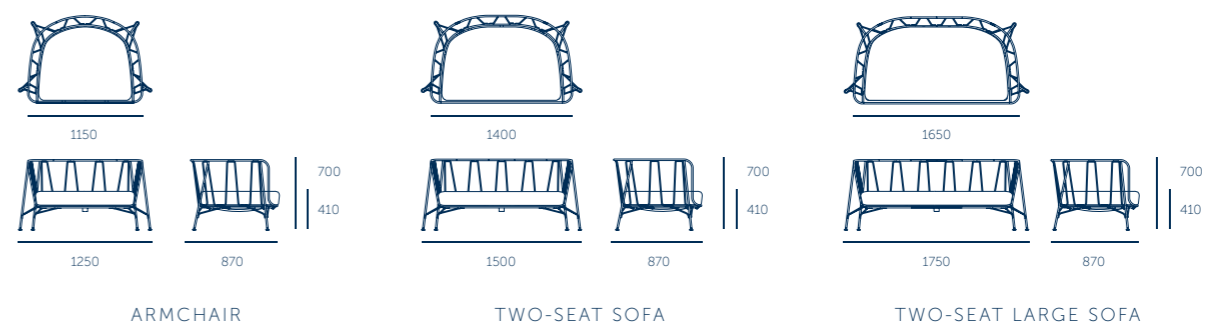

The eu/canistro sofa has a clear and spontaneous appeal, with a fresh and contemporary allure. The main features of the product are the unexpected softness and extreme comfort of the seat and the wide possibility of customization by matching materials and colours. The structure of the sofa is available in 4 colours and 2 finishings: indoor and outdoor. The outdoor version is in powder coated stainless steel to ensure the maximum resistance to atmospheric agents. The seat cushion is included in the target price, while the back rest cushions are quoted separately and can be ordered freely in quantity, size (two sizes available), colour and fabric. The eu/canistro backrest copies the beam-like style of the eus table and recalls the lines of the eu/phoria chairs, thus completing a rich family of matching products.

EU/CANISTRO

A SOFA DESIGNED BY

PAOLA NAVONE

code **description**

P1C1KV Eu/canistro armchair cm 115 indoor seat cushion included
P1C1KC Eu/canistro armchair cm 115 outdoor seat cushion included

P1C2KV Eu/canistro two-seat sofa cm 140 indoor seat cushion included
P1C2KC Eu/canistro two-seat sofa cm 140 outdoor seat cushion included

P1C3KV Eu/canistro two-seat large sofa cm 165 indoor seat cushion included
P1C3KC Eu/canistro two-seat large sofa cm 165 outdoor seat cushion included

P1C1S3V Small cushion cm 50*50 indoor
P1C1S4C Small cushion cm 50*50 outdoor

P1C2S5V Big cushion cm 70*70 indoor
P1C2S8C Big cushion cm 70*70 outdoor

EU/CANISTRO PAOLA NAVONE

INDOOR STRUCTURE
frame and seat in epoxy powder coated steel

OUTDOOR STRUCTURE
frame and seat in epoxy powder coated stainless steel SAE 304